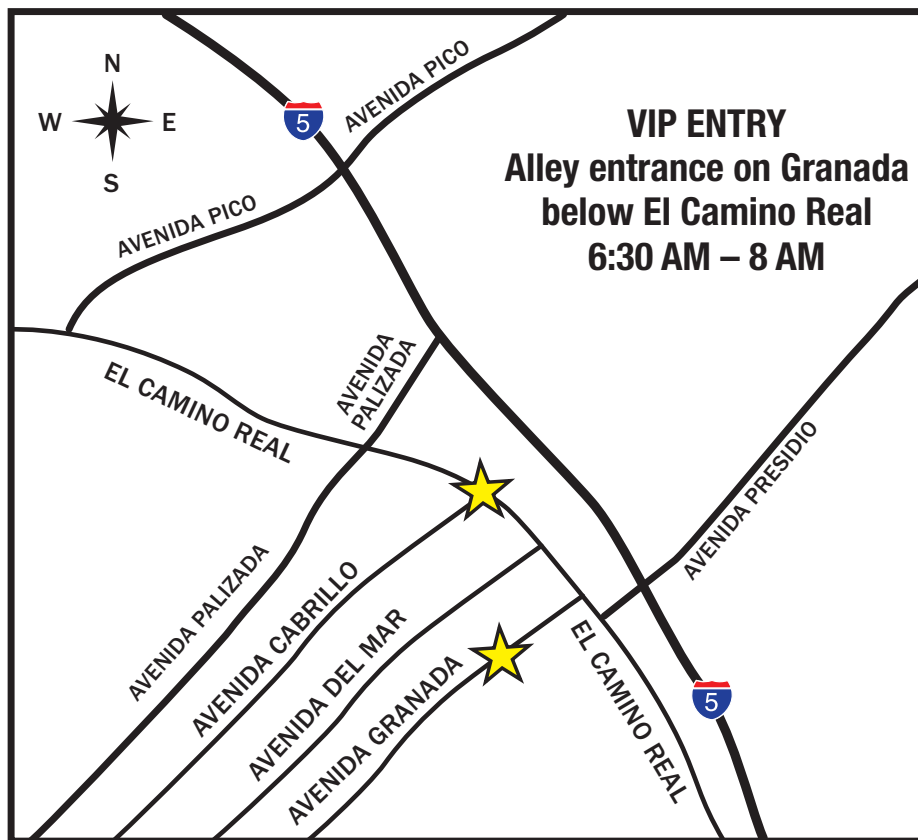

**Limited spots available,
first come basis.
Check in: 6:30 - 8:00 AM
Alley entrance on Granada
below El Camino Real**

- VENDORS • RAFFLE • LIVE BAND • RESTAURANTS • AWARDS • FOOD TRUCKS
- KIDS ACTIVITIES • DOWNTOWN SHOPPING • FARMER'S MARKET

Traveling South on the 5 fwy.
exit Avenida Palizada - right
left on El Camino Real

Traveling North on the 5 fwy.
exit Avenida Presidio - left
right on El Camino Real

7:00 AM ENTRY EL CAMINO REAL AND CABRILLO